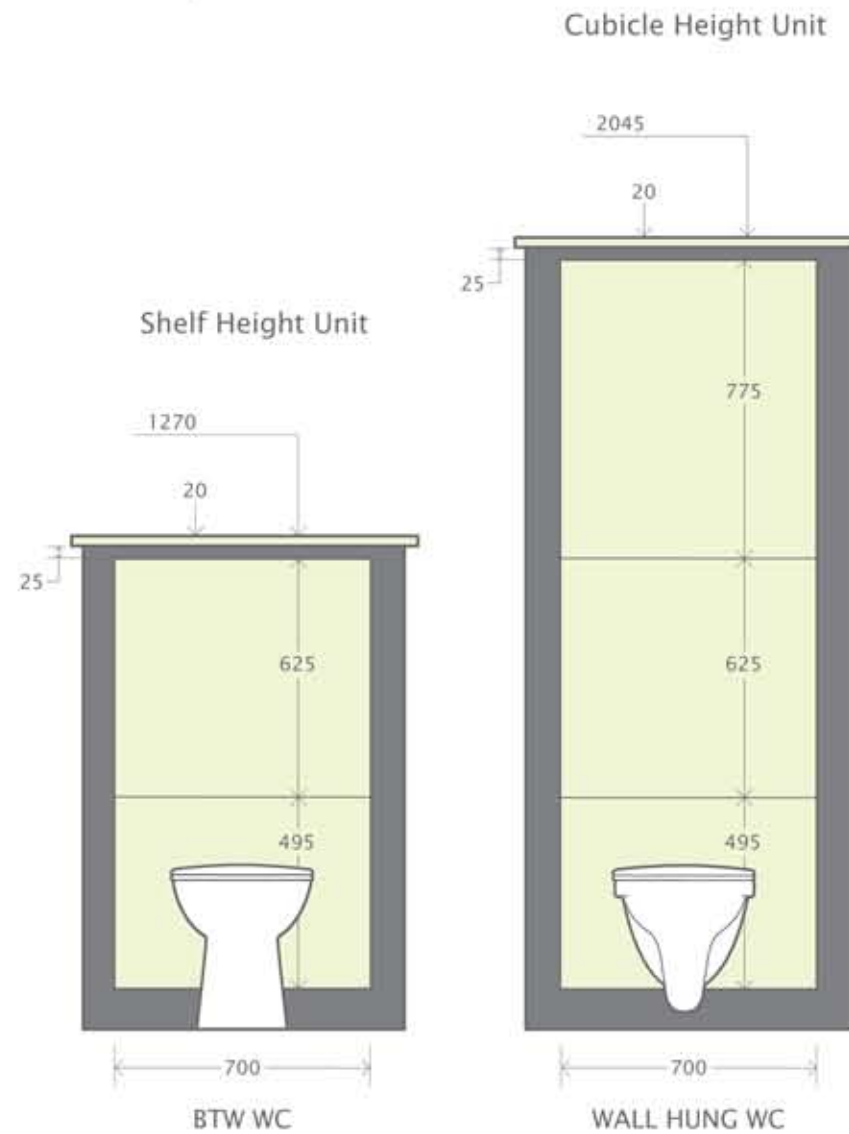

# Modular panel sizes

Our modular panel sizes work with every type of duct and sanitaryware option including WCs, urinals and wash hand basins.

With modular you have flexibility with both height and width. By simply cutting top and intermediate flashgaps to size on-site you can adjust the overall height and width of your installation. All cut panel edges are concealed behind access panels.

Shown here are adult height sanitaryware options. Children's height options are available as part of our bespoke service option.

The heights of the panel sections up to 2000mm are fixed.

Varying ceiling heights can be achieved by selecting the appropriate top panel section as the chart below and adjusting the top flashgaps from a minimum of 25mm to maximum of 200mm.

Ceiling height	Top panel section height
2280mm to 2480mm	150mm
2475mm to 2675mm	345mm
2625mm to 2825mm	495mm
2755mm to 2955mm	625mm
2905mm to 3105mm	775mm
3100mm to 3300mm	970mm