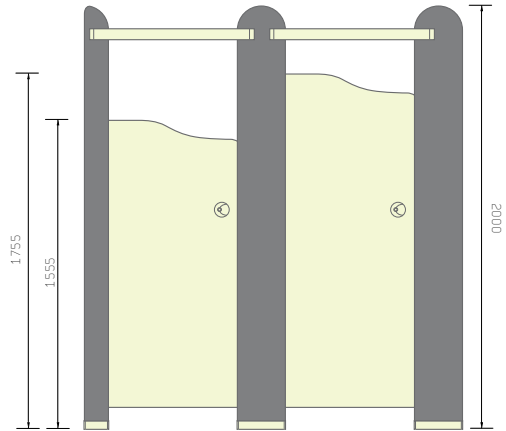

Partitions are straight cut to same height as door

→ Kids Stuff

- → Two door and partition heights for appropriate supervision
- → Two fun cubicle style options
- → Supplied with sturdy pilaster and wall channels
- → Anti finger trap hinges
- → Concealed fixings
- → Six external fittings colours
- → Silver and Charcoal internal fittings
- → 50 panel colours
- → 4 laminate print designs
- → With headrail
- → Option of standard height partition - 2000mm