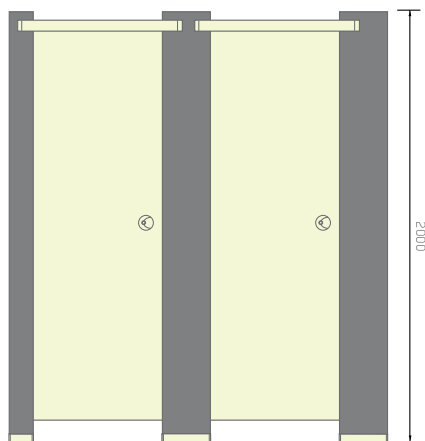

→ Tough Stuff

- → Standard height
- → Supplied with sturdy pilaster and wall channels
- → Available with added privacy option
- → Concealed fixings
- → Six external fittings colours
- → Silver and Charcoal internal fittings
- → 50 panel colours
- → 4 laminate print designs
- → With headrail