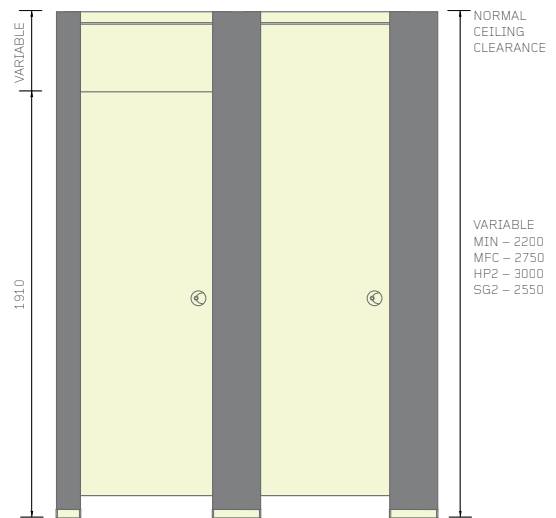

→ HiZone

- → Floor to ceiling height
- → supplied with sturdy pilaster channel
- → Complete with privacy skirting
- → Available with full height door or door and over panel
- → Concealed fixings
- → Six external fittings colours
- → Silver and Charcoal internal fittings
- → 50 panel colours
- → 4 laminate print designs